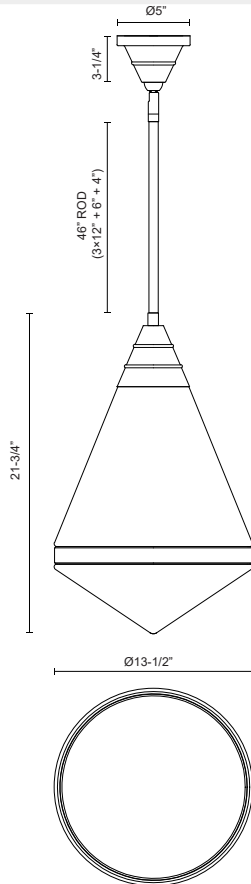

WILLARD PD348022

FIXTURE DIMENSIONS	D13-1/2" x H21-3/4"
LAMP TYPE	E26
MAX WATTAGE	60W
BULB QTY	1
BULBS INCLUDED	No
VOLTAGE	120V
GLASS DETAILS	Clear Prismatic Glass; Matte Opal Glass;
MATERIAL	Steel
ROD LENGTH	46" Max (3x12" + 1x6" + 1x4")
WIRE LENGTH	144"
MINIMUM HANG HEIGHT	30"
SLOPED CEILING ADAPTABLE	Yes, Up to 45 Degrees
ILLUMINATION DIRECTION	Down
LOCATION	Dry
CANOPY DIMENSIONS	D5" x H3-1/4"
PAINT FINISH	PN01; UB01; VB01;

[D - Diameter, L - Length, W - Width, H - Height, E - Extension]

AVAILABLE FINISHES:

*For complete warranty terms, please visit: www.aloralighting.com/warranty